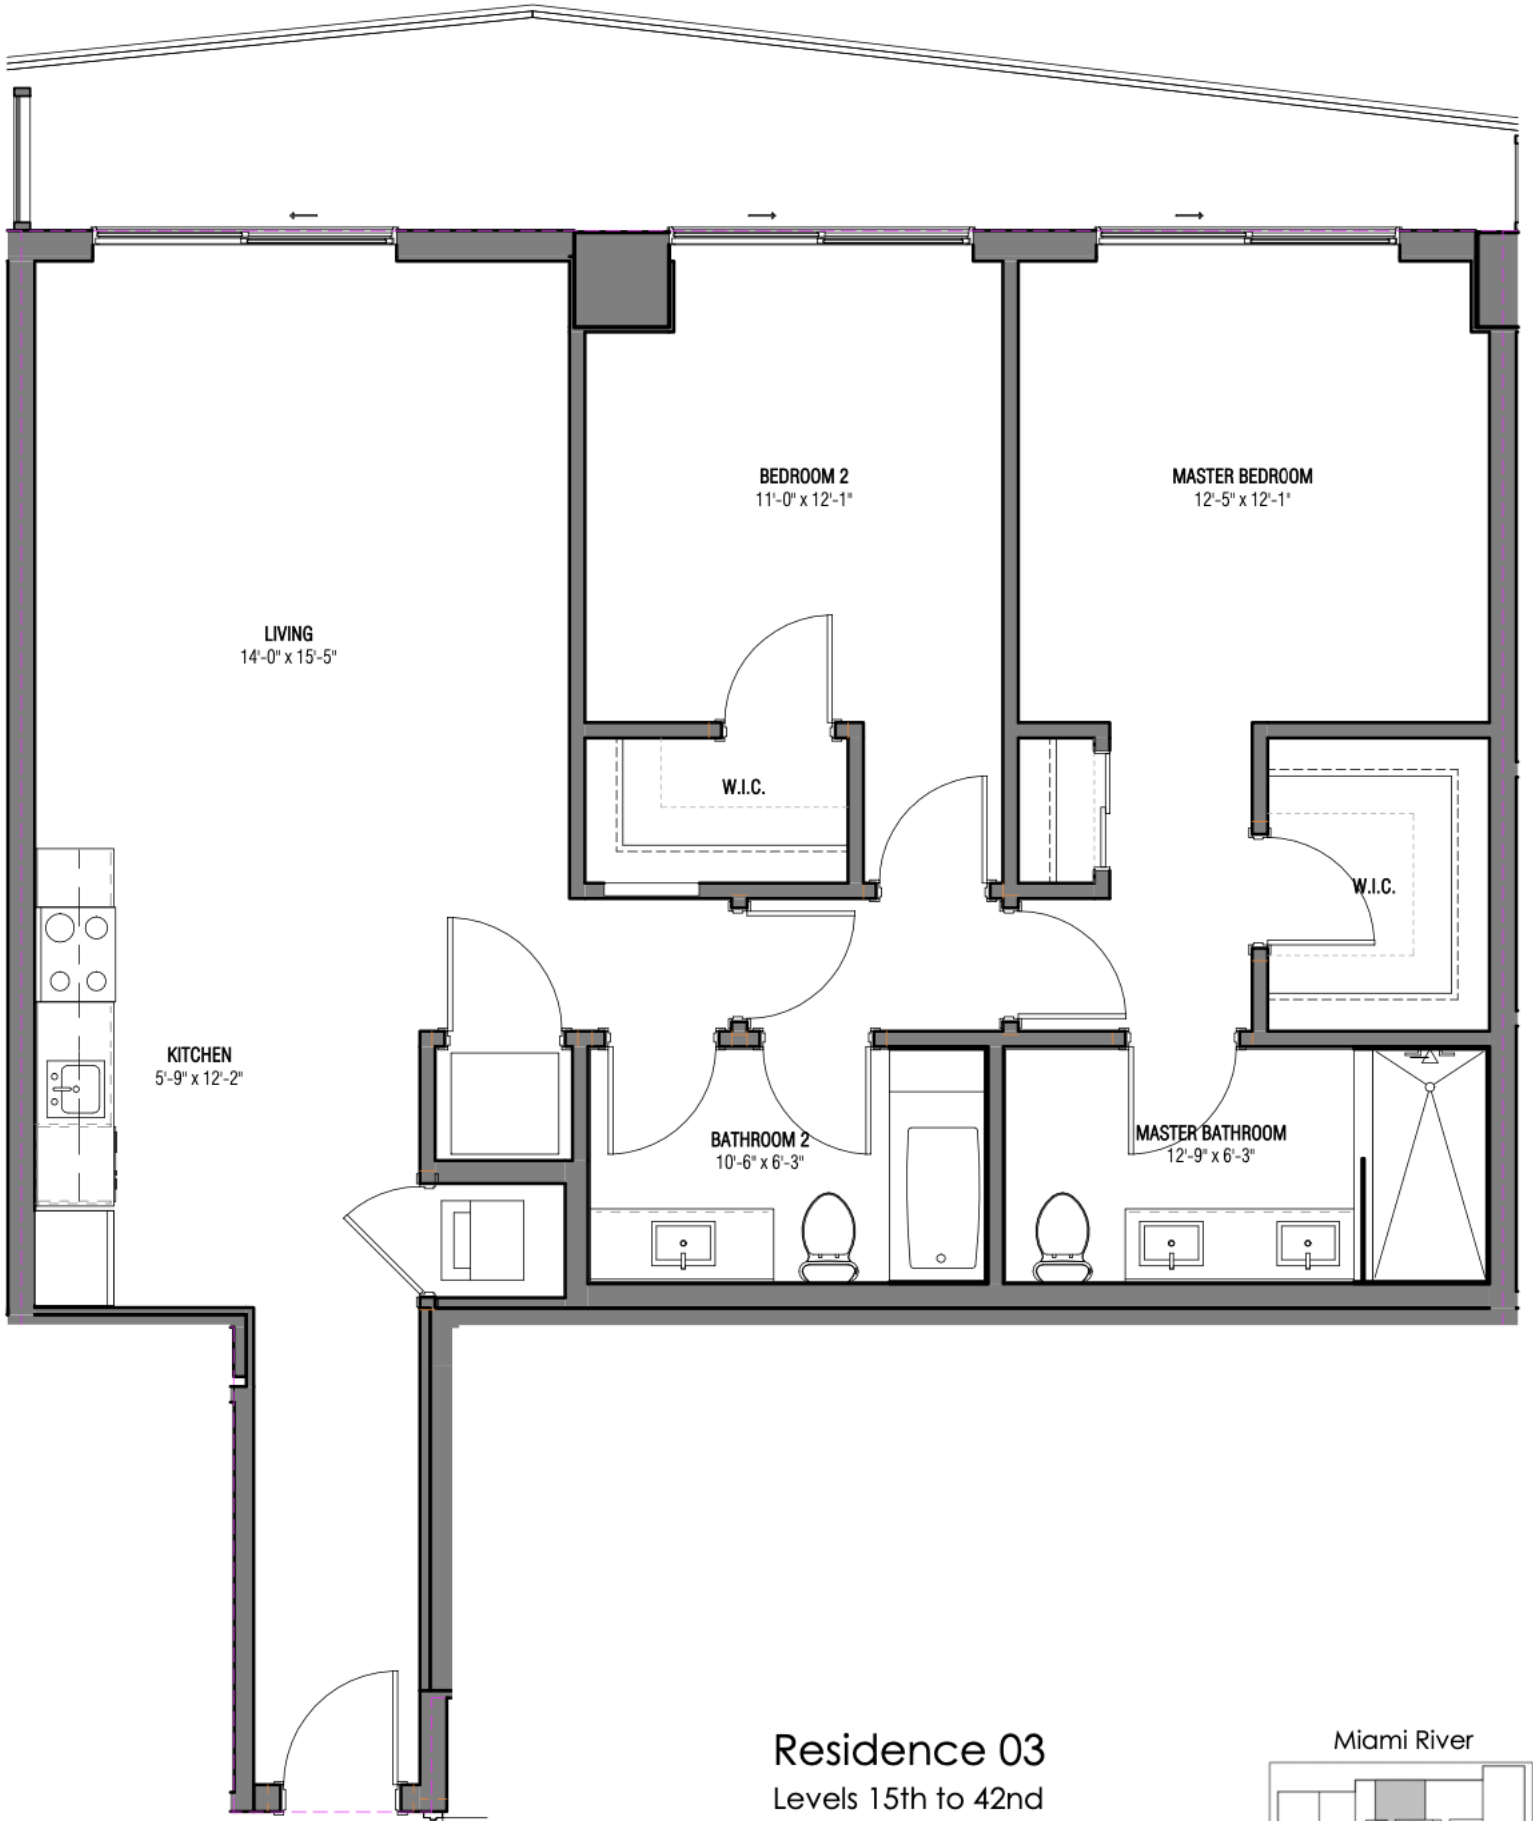

# VICEROY BRICKELL

The Residences

**Residence 03**  
Levels 15th to 42nd  
2 Bedrooms / 2 Bath

Interior Area: 1,235 SQ.FT 114.74 SQ.M

SE 5th Street