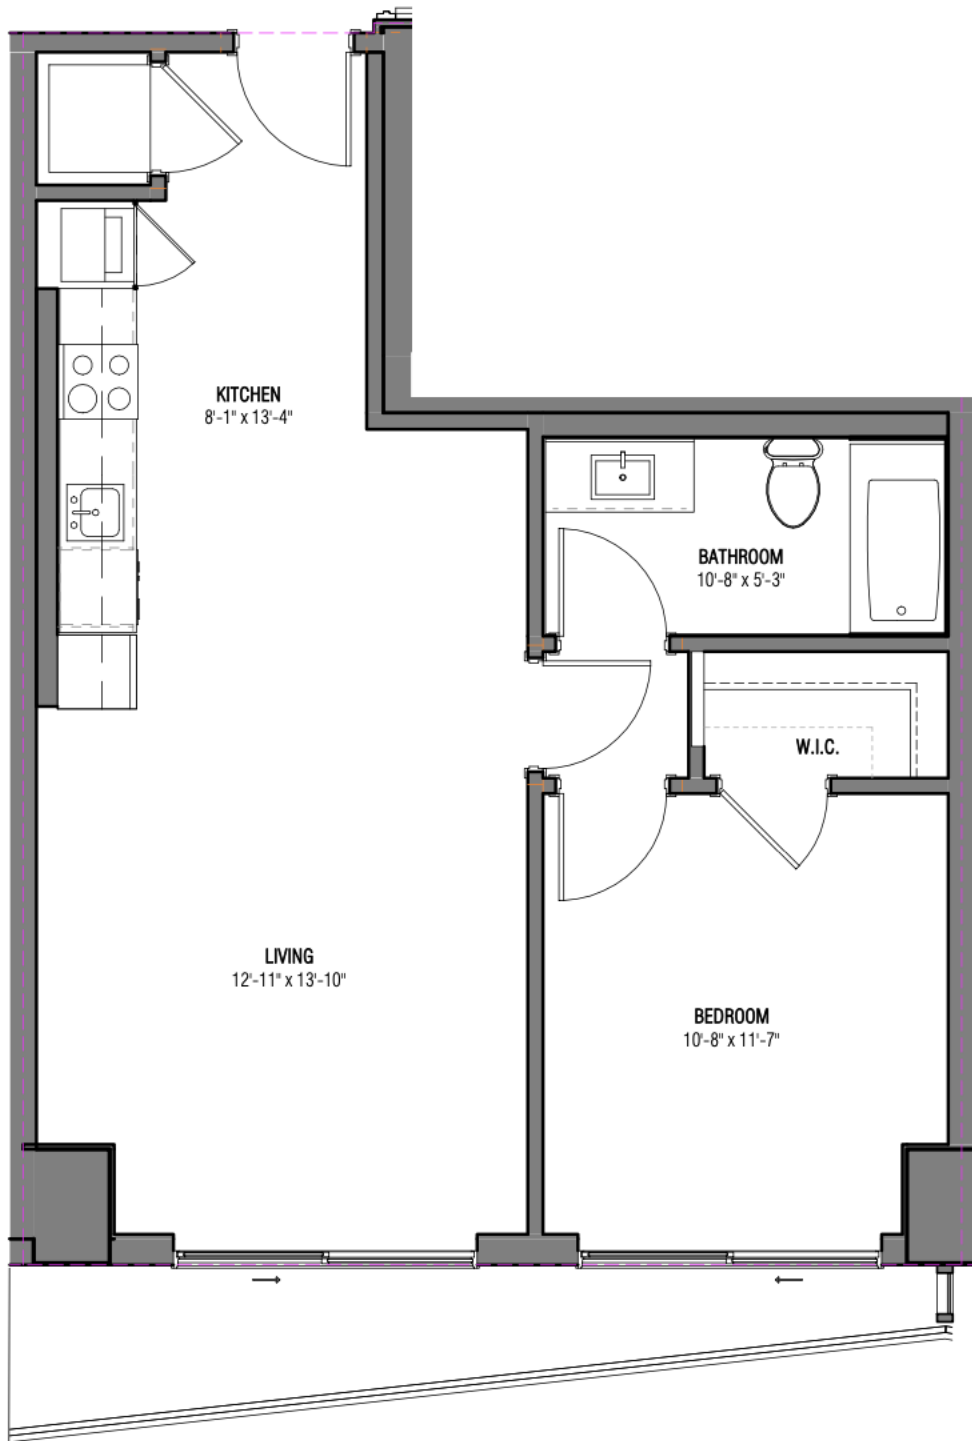

VICEROY BRICKELL

The Residences

Residence 10
Levels 15th to 42nd
1 Bedroom / 1 Bath

Interior Area: 686 SQ.FT 63.73 SQ.M

SE 5th Street