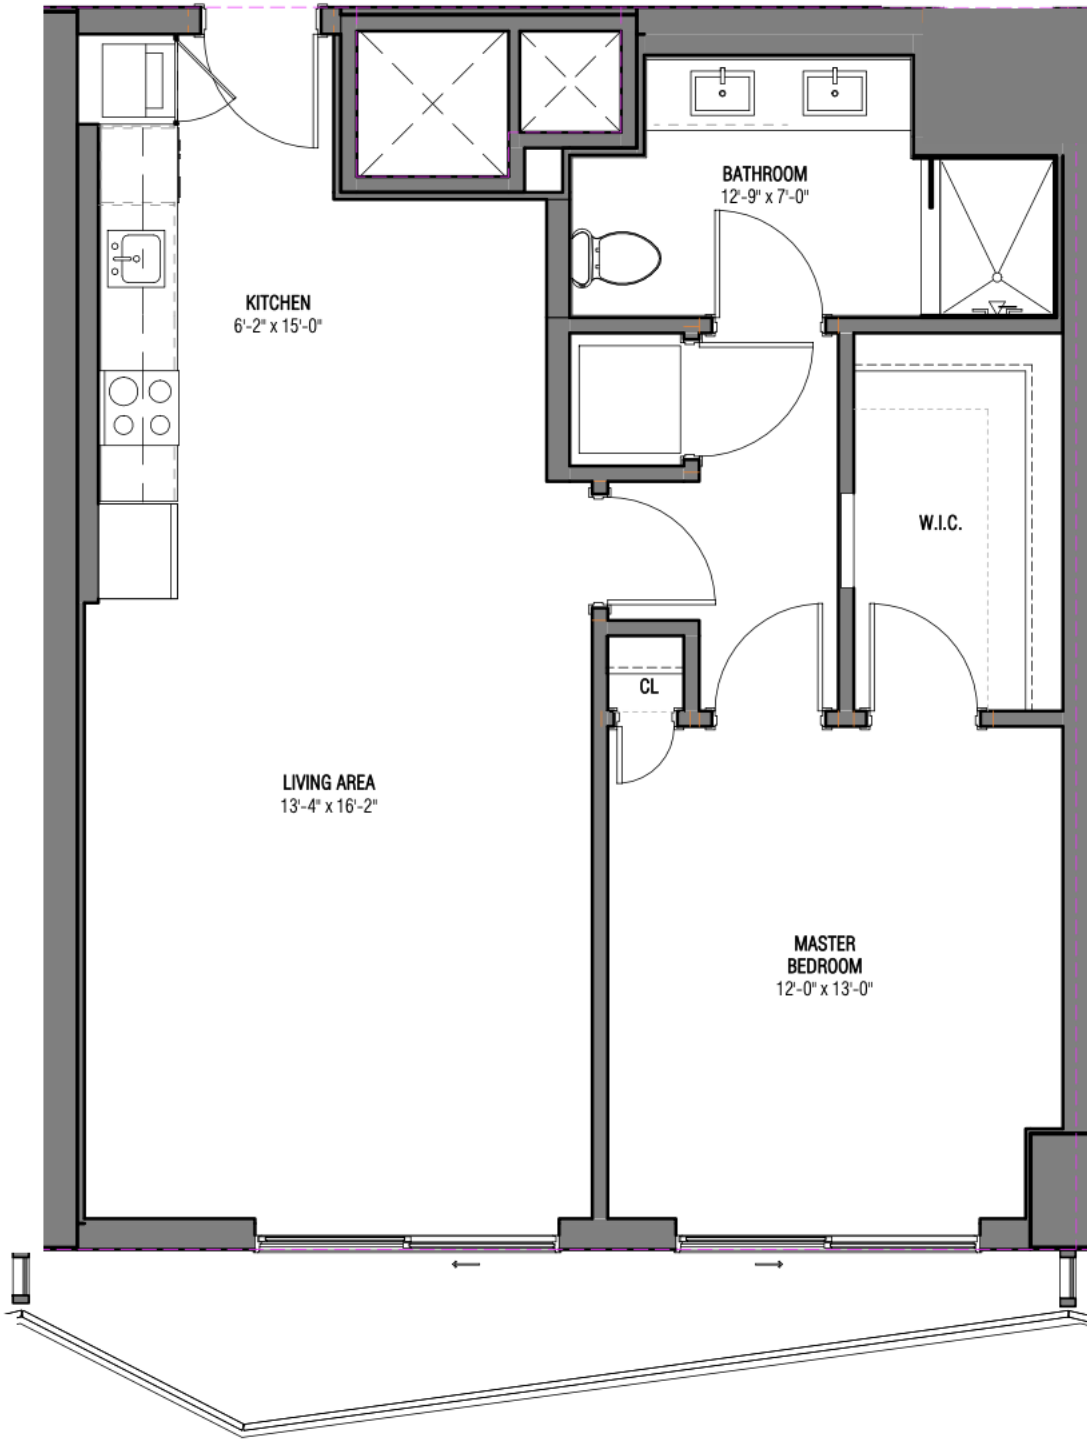

VICEROY BRICKELL
The Residences

Residence 08

Levels 15th to 42nd
1 Bedroom / 1 Bath

Interior Area: 862 SQ.FT 80.08 SQ.M

SE 5th Street